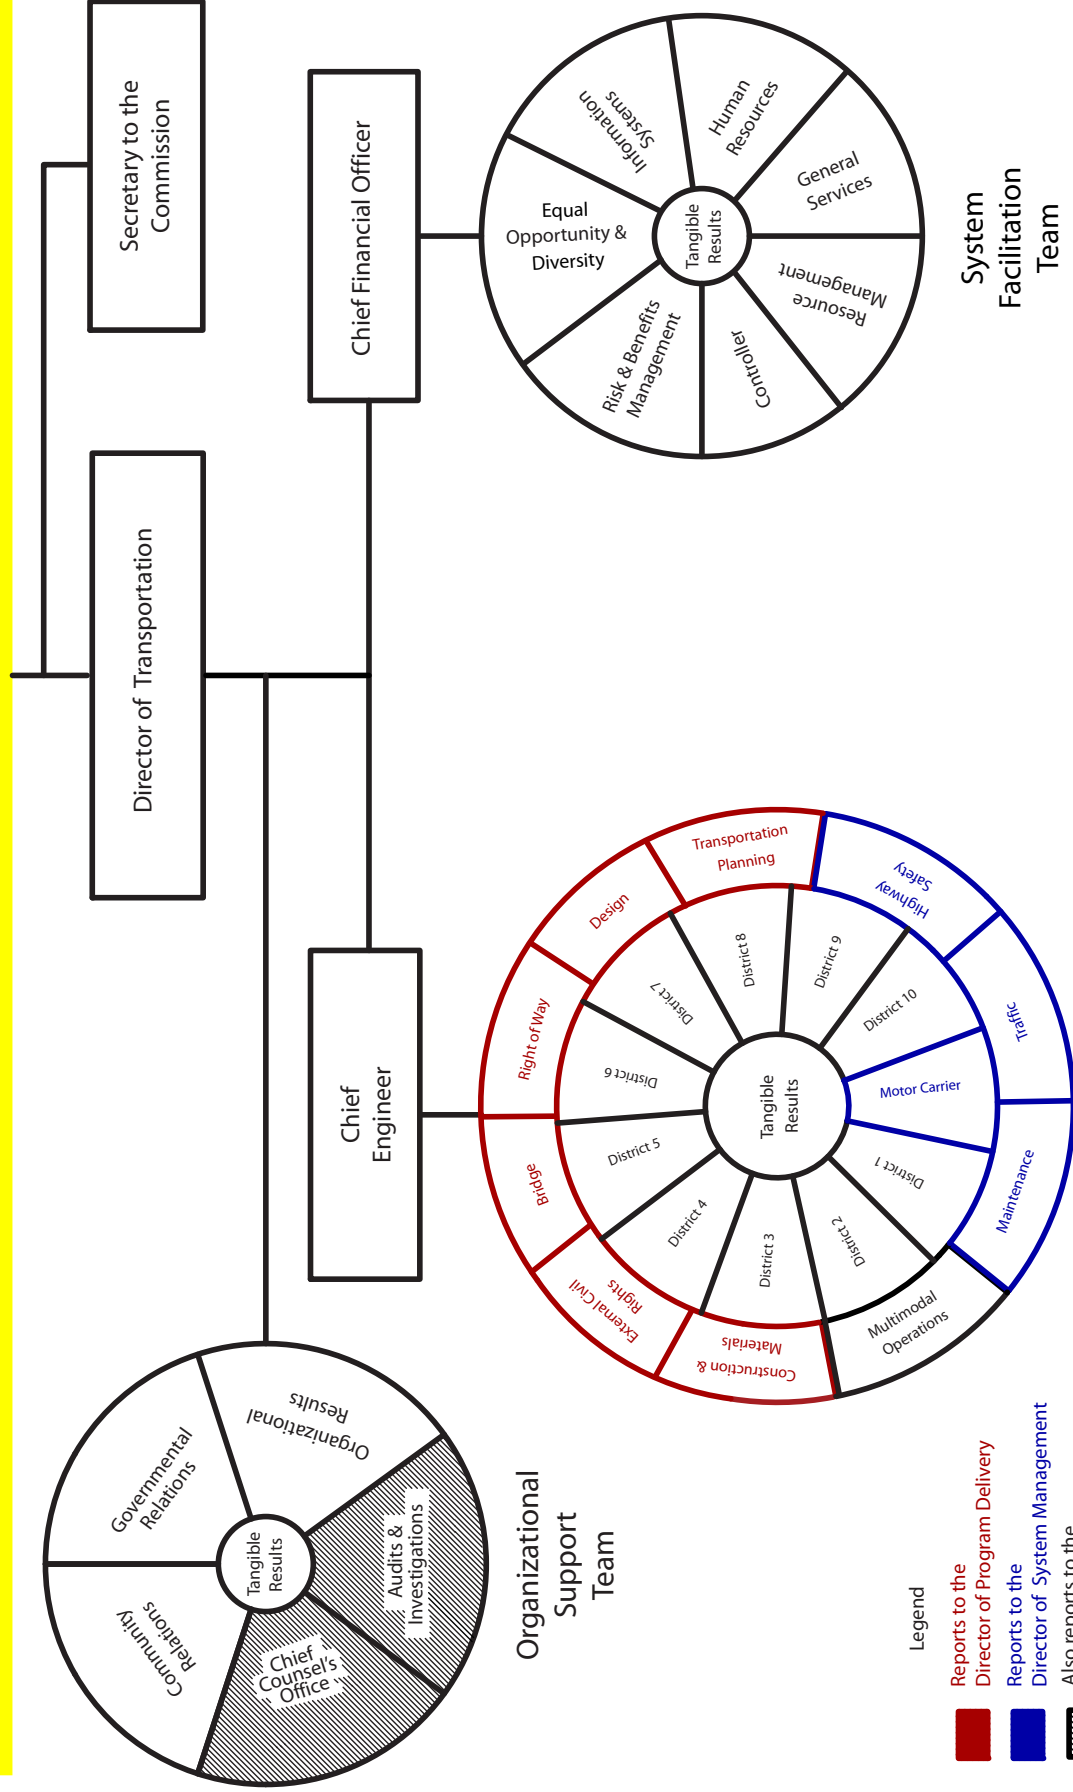

# Missouri Department of Transportation

## Highways and Transportation Commission

**Chairman**  
Rudolph E. Farber  
Neosho

**Vice Chairman**  
David A. Gach  
St. Joseph

**Commissioner**  
Grace M. Nichols  
St. Charles

**Commissioner**  
Lloyd J. Carmichael  
Springfield

**Commissioner**  
Stephen R. Miller  
Kansas City

**Commissioner**  
Kenneth H. Suelthaus  
St. Louis

- Legend**
- Red box: Reports to the Director of Program Delivery
  - Blue box: Reports to the Director of System Management
  - Hatched box: Also reports to the Commission as needed